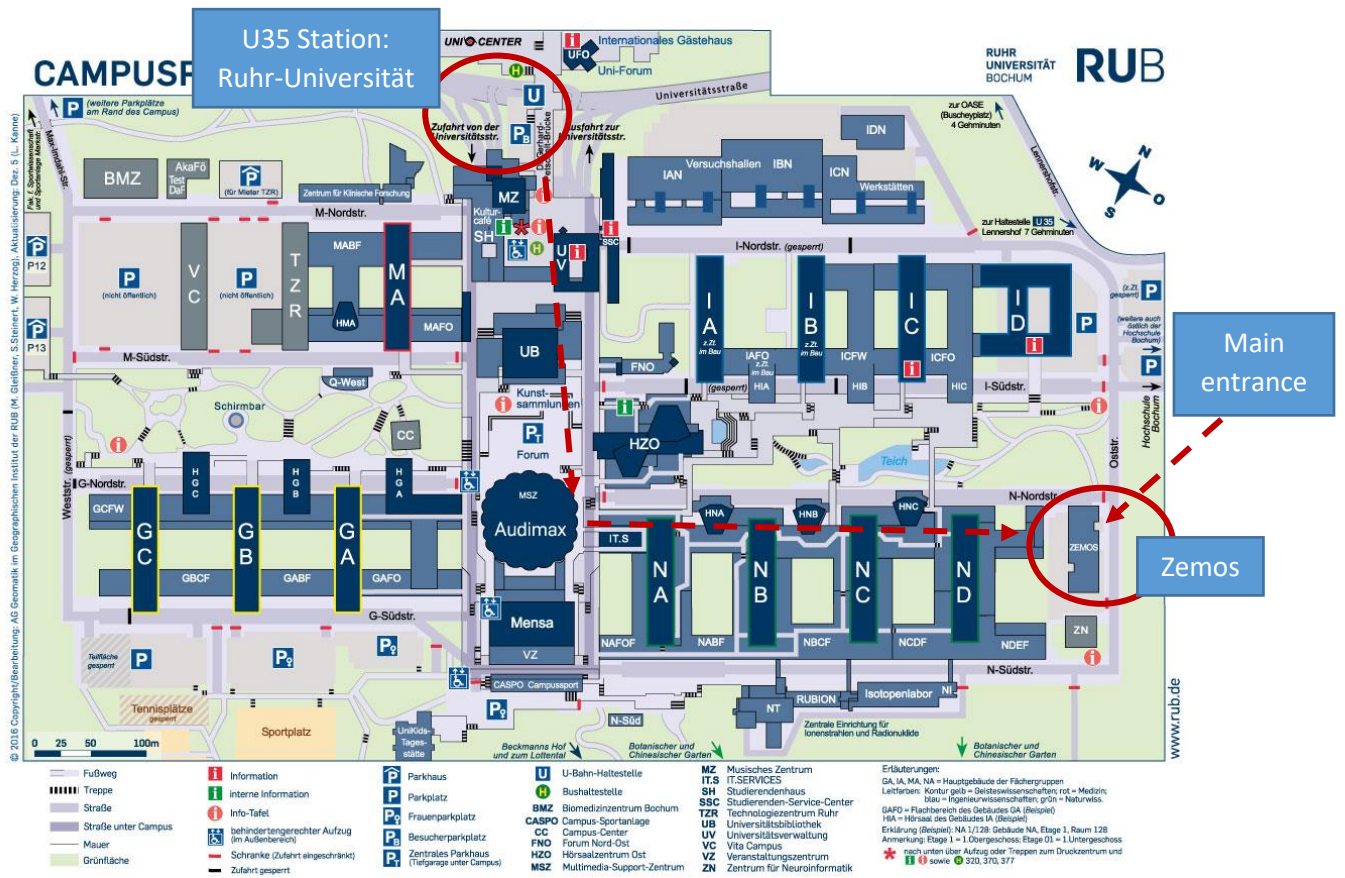

How to travel to Zemos from Bochum Main Station (Universitätsstraße 150, Bochum)

From Bochum Main Station:

- 1) Take the underground U35 (in the direction "Hustadt") to "Ruhr-Universität" (ca. 10min, 7 stops).

After arriving at "Ruhr-University":

- 2) Cross the bridge to the right hand side and walk down the campus until you reach the green colored "N" buildings.
- 3) Walk past 4 buildings (NA, NB, NC, ND).
- 4) After Building ND, the fourth in the row, take the stairs downward to the street. If necessary, take stairs down beforehand and continue walking straight along the buildings.
- 5) At the very end, Zemos is right in front of you. Go around the last corner to find the building's main entrance.