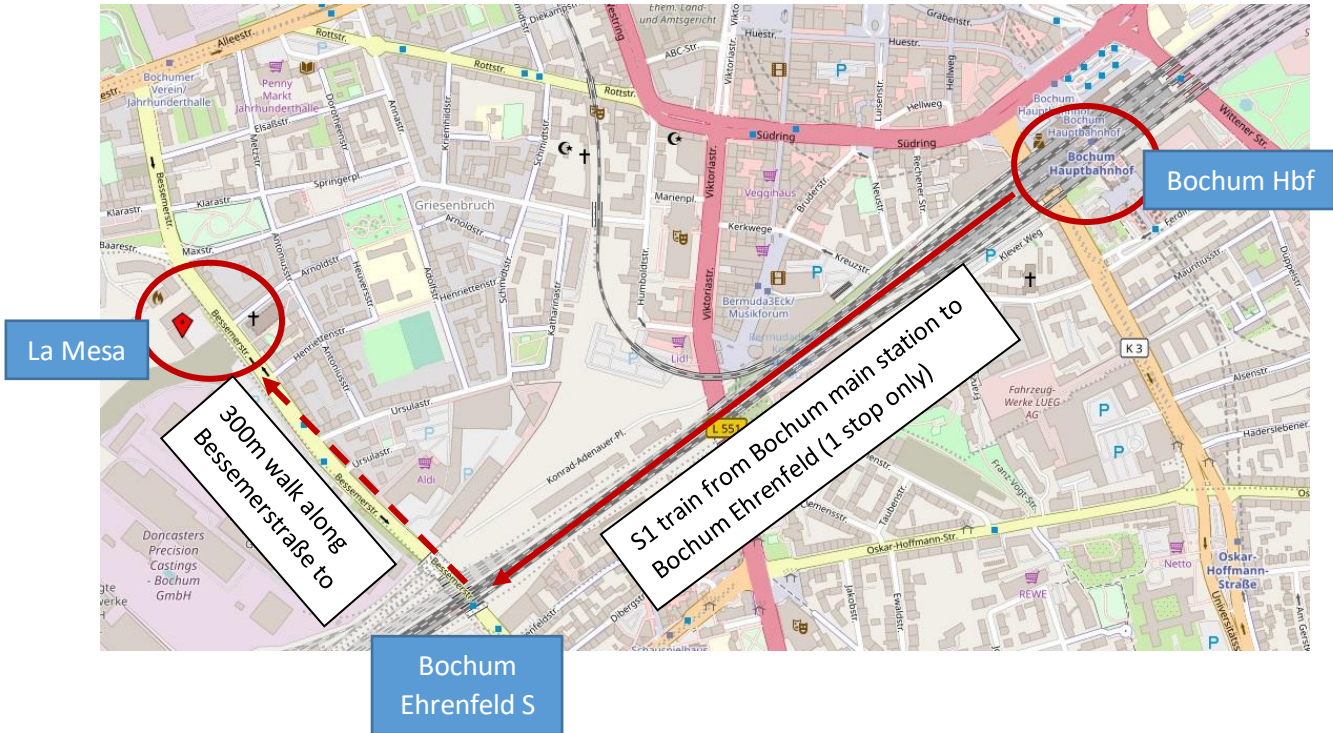

How to travel to
Restaurant La Mesa
(Bessemerstraße 30, Bochum)

From Bochum Main Station:

Upon returning from Hattingen to Bochum main station, take the S1 train in the direction Essen / Solingen or Düsseldorf from platform 7 to Bochum Ehrenfeld (1 stop only).

After exiting walk down Bessemerstraße to the right (from train driving direction) until you reach Nr. 30 after about 300 meters on the left-hand side.

[Navigation in Google Maps.](#)