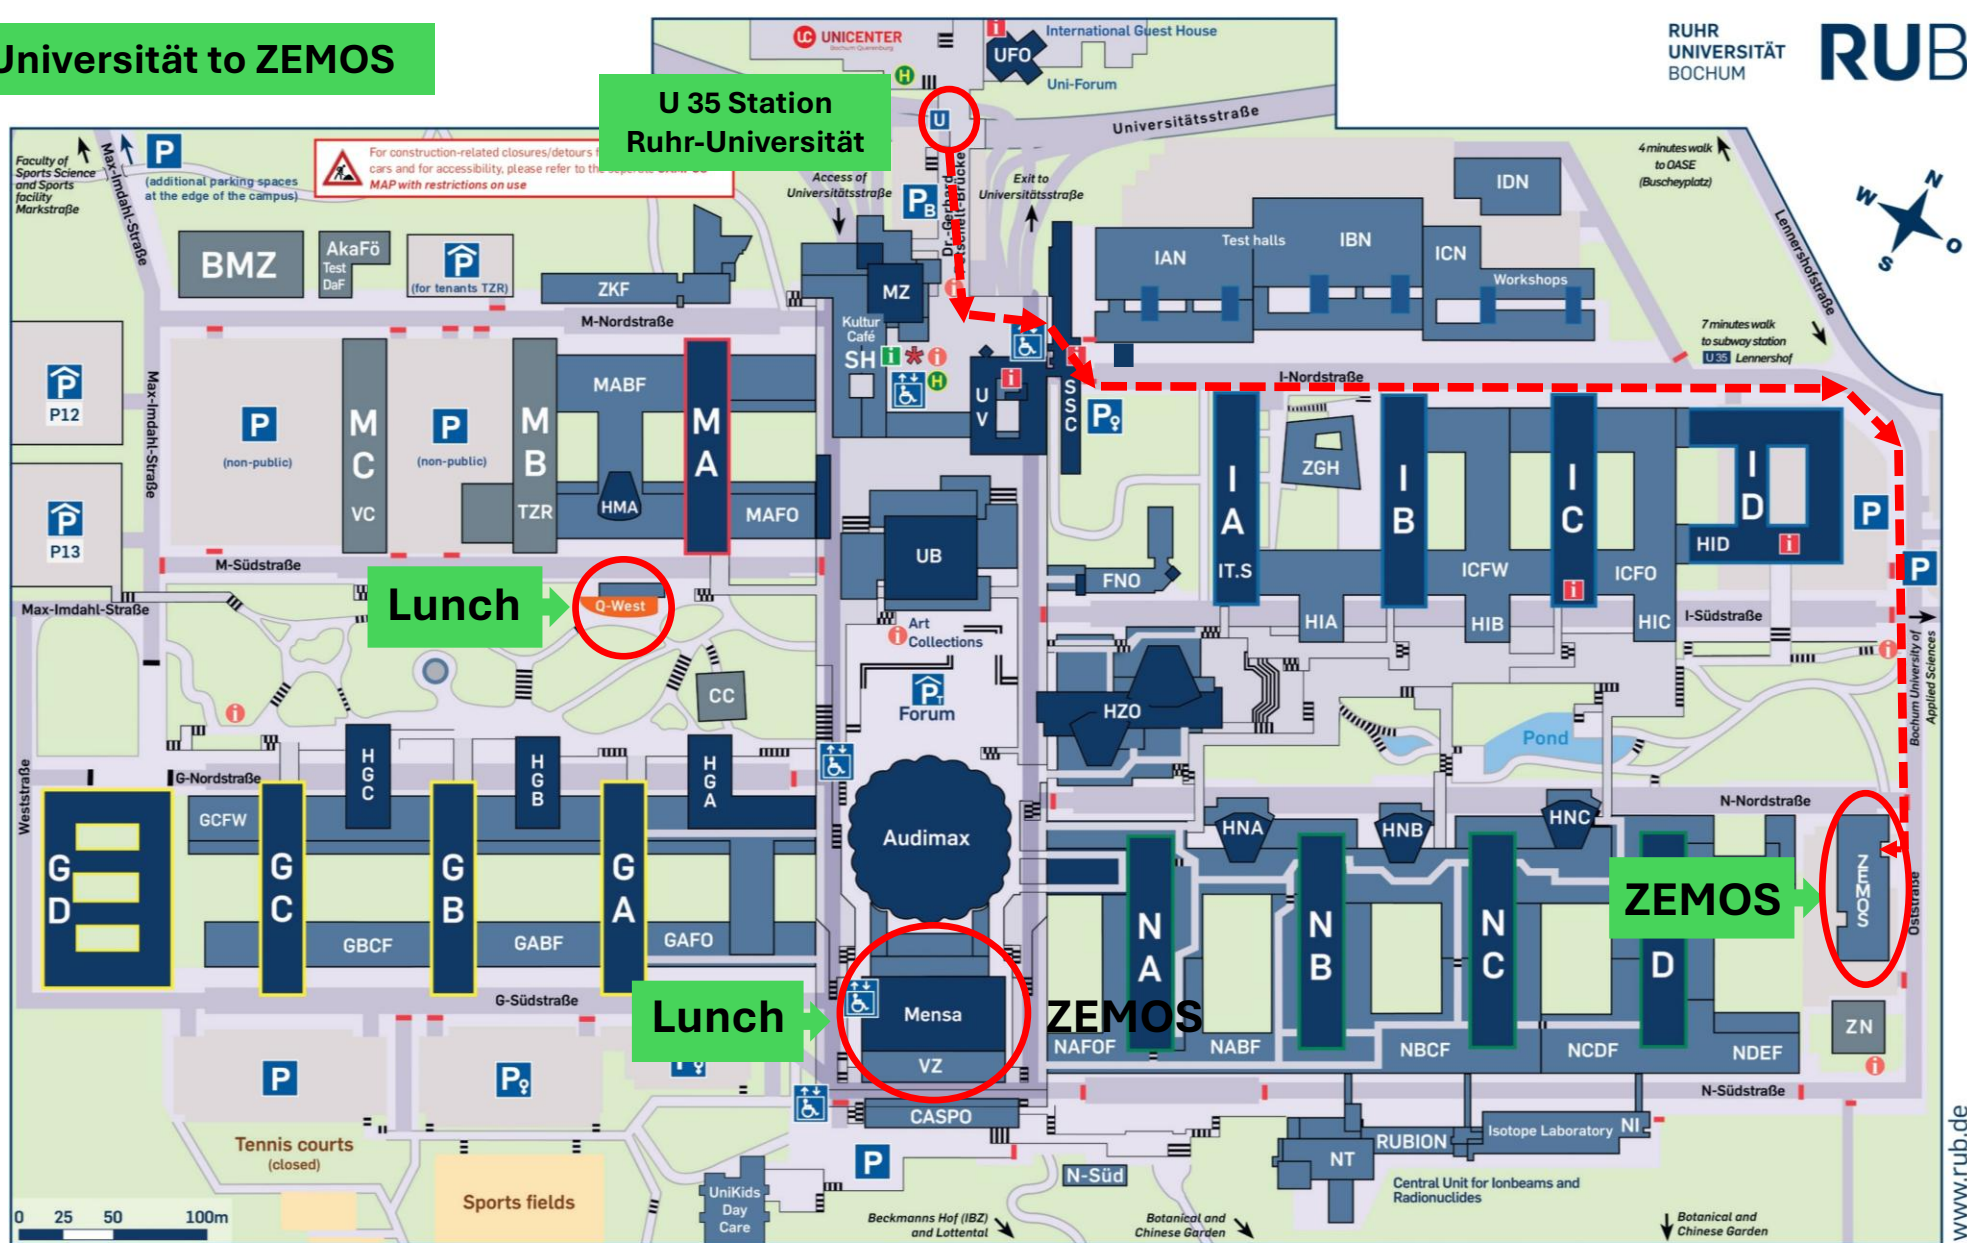

# Directions U 35 Ruhr-Universität to ZEMOS

1. Cross the bridge towards RUB.
2. At the end of the bridge turn left towards the SSC building.
3. Take the circular stairs in front of the SSC down to the ground level.
4. Move past the SSC building cross the road and turn left.
5. Walk past the I-Row buildings on the right until the street (I-Nordstraße) sweeps right.
6. Follow the sweep onto Oststraße and keep head on.
7. Walk straight past the junctions with I-Südstraße and N-Nordstraße.
8. After passing the crossing with N-Nordstraße ZEMOS is the next building on the right side.

# U35 Station „Ruhr-Universität“ -> ZEMOS